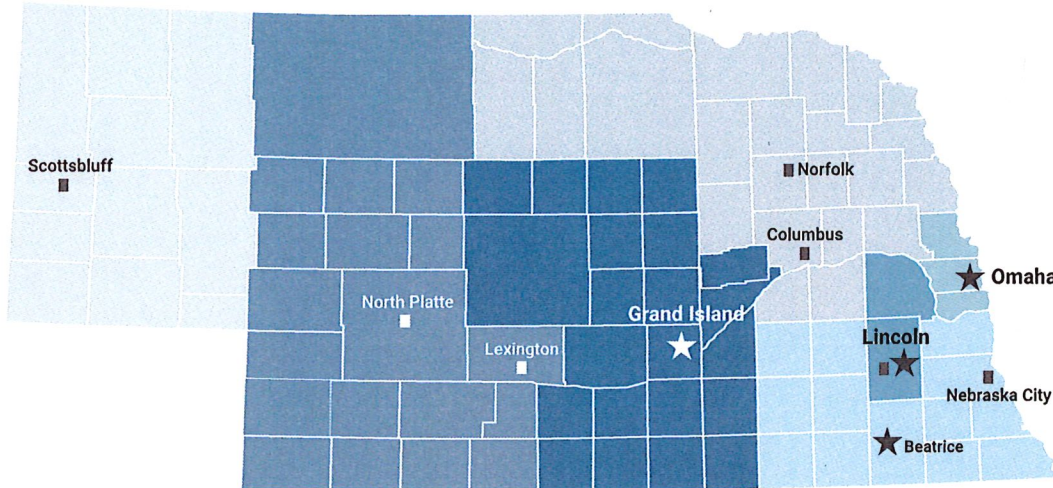

Job Centers

- ★ American Job Center
- Nebraska Department of Labor
- Panhandle
- Mid-Plains
- Central
- Southeast
- Northeast
- Lincoln
- Omaha

Beatrice **
American Job Center
 2317 N. 6th St., Ste. 3
 402-223-6060
ndol.beatricewfd@nebraska.gov

Columbus **
American Job Center
 3100 23rd St., Ste. 22
 402-564-7160
ndol.columbuswfd@nebraska.gov

Grand Island **
American Job Center
 203 East Stolley Park Rd, Ste. A
 308-385-6300
ndol.grandislandwfd@nebraska.gov